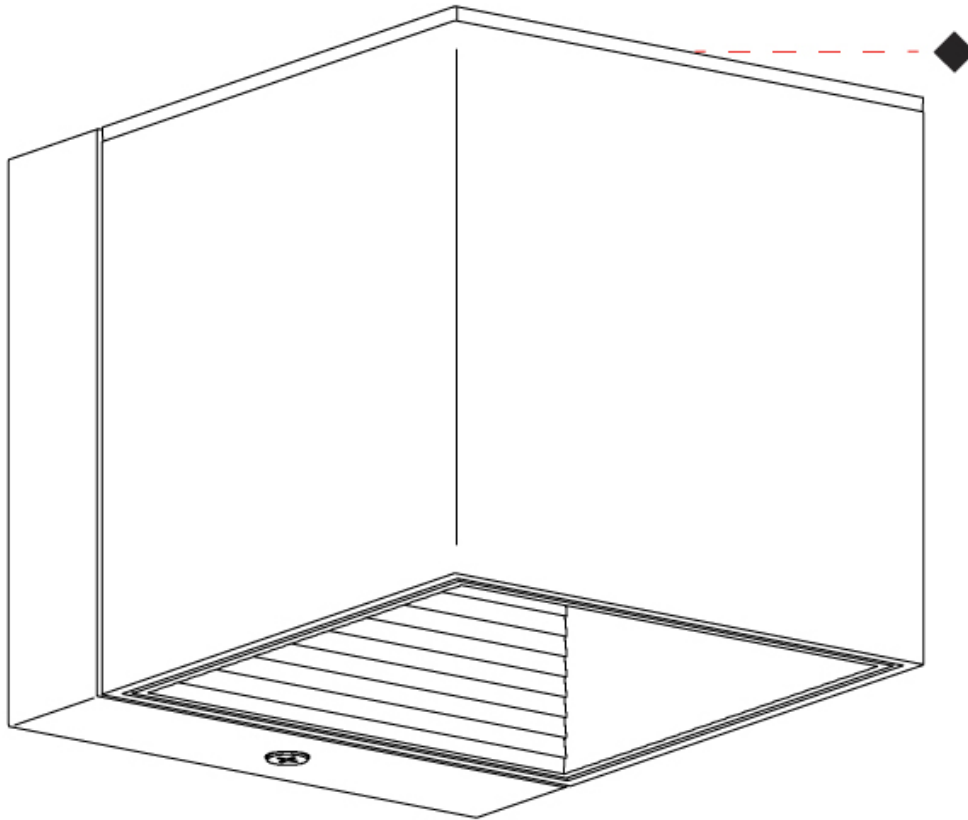

DAU SINGLE SURFACE

D93239-

PROJECT _____

TYPE _____

SPECIFIER _____

QUANTITY _____

DATE _____

D