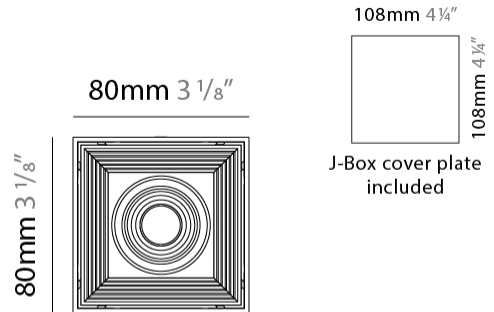

DAU SINGLE SURFACE

D92126R9-

base number Finish
Options

1. To build a product code in our configurator select the specify button on the base model # product page
2. To build a manual product code on this datasheet choose from the options listed below in blue font and add the suffix to the base model #

GENERAL

Series: Dau
Subseries: Dau Single
Brand: Milan
Division: Design
Mounting Type: Surface
Mounting Location: Ceiling
Subcategory: Downlight

PHYSICAL

Shape: Cube
Length (mm): 80
Length (in): 3 1/8
Width (mm): 80
Width (in): 3 1/8
Height (mm): 91
Height (in): 3 9/16
Light Distribution: Direct
Fixture Finish: BAL / MWL / BSL
Fixture Material: Extruded Aluminum

ELECTRICAL

Lamp Type: LED
Input Wattage (W): 10
Total Output Wattage (W): 9.3
Dimming: Tri-Mode (Non-Dimming and Phase Dimming (120Vac only) and 0-10V Dimming)
Driver Included: No
Driver Location: Remote
Driver Type: Constant Current
Input Voltage (V): 120 - 277
Constant Current (MA): 350

LED

Number of LEDs: 1
Color Temperature (°K): 3000
Max. Delivered Lumen (lm): 956
CRI: >90 CRI
Lamp Life (hrs): 50000

OPTICAL

RATINGS AND CERTIFICATIONS

Certified By: Certified for North American Standards
IP rating: IP20

PROJECT
TYPE
SPECIFIER
QUANTITY
DATE