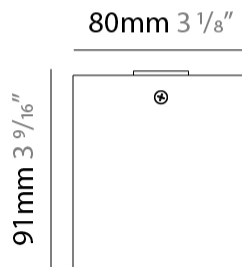

DAU SINGLE SURFACE

D92126R9-

base number Finish
Options

1. To build a product code in our configurator select the specify button on the base model # product page
2. To build a manual product code on this datasheet choose from the options listed below in blue font and add the suffix to the base model #

GENERAL

Series: Dau
Subseries: Dau Single
Brand: Milan
Division: Design
Mounting Type: Surface
Mounting Location: Ceiling
Subcategory: Downlight

PHYSICAL

Shape: Cube
Length (mm): 80
Length (in): 3 1/8
Width (mm): 80
Width (in): 3 1/8
Height (mm): 91
Height (in): 3 9/16
Light Distribution: Direct
Fixture Finish: BAL / MWL / BSL
Fixture Material: Extruded Aluminum

ELECTRICAL

Lamp Type: LED
Input Wattage (W): 10
Total Output Wattage (W): 9.3
Dimming: Tri-Mode (Non-Dimming and Phase Dimming (120Vac only) and 0-10V Dimming)
Driver Included: No
Driver Location: Remote
Driver Type: Constant Current
Input Voltage (V): 120 - 277
Constant Current (MA): 350

LED

Number of LEDs: 1
Color Temperature (°K): 3000
Max. Delivered Lumen (lm): 956
CRI: >90 CRI
Lamp Life (hrs): 50000

OPTICAL

RATINGS AND CERTIFICATIONS

Certified By: Certified for North American Standards
IP rating: IP20

PROJECT
TYPE
SPECIFIER
QUANTITY
DATE