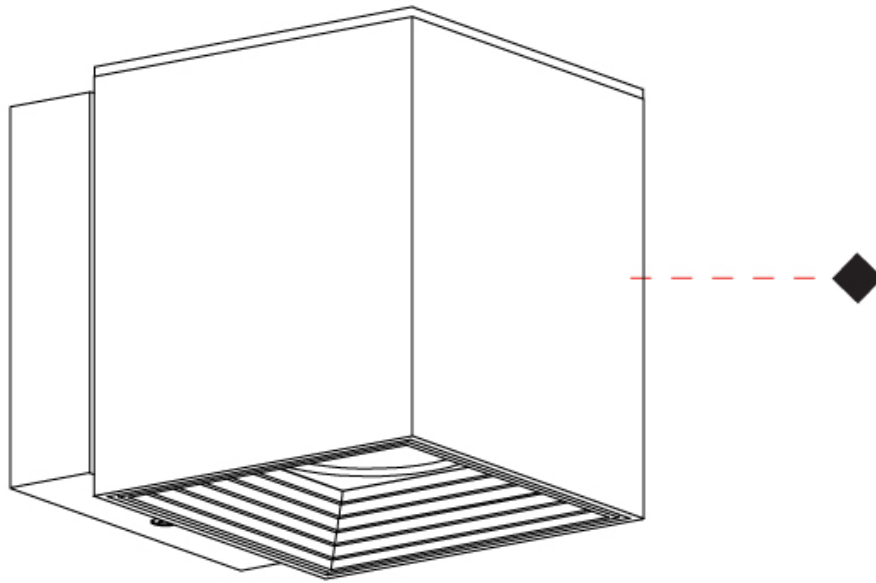

DAU SINGLE SURFACE

D93189R9-

PROJECT

TYPE

SPECIFIER

QUANTITY

DATE