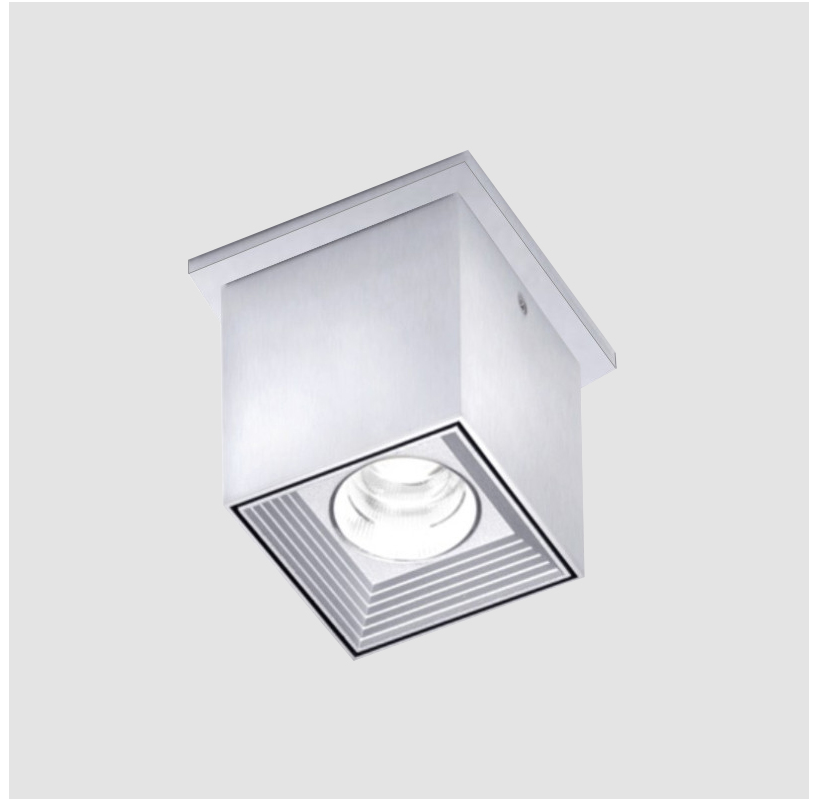

DAU SINGLE SURFACE

D92126R9-

base number Finish
Options

1. To build a product code in our configurator select the specify button on the base model # product page
2. To build a manual product code on this datasheet choose from the options listed below in blue font and add the suffix to the base model #

GENERAL

Series: Dau
Subseries: Dau Single
Brand: Milan
Division: Design
Mounting Type: Surface
Mounting Location: Ceiling
Subcategory: Downlight

PHYSICAL

Shape: Cube
Length (mm): 80
Length (in): 3 1/8
Width (mm): 80
Width (in): 3 1/8
Height (mm): 91
Height (in): 3 9/16
Light Distribution: Direct
Fixture Finish: BAL / MWL / BSL
Fixture Material: Extruded Aluminum

ELECTRICAL

Lamp Type: LED
Input Wattage (W): 10
Total Output Wattage (W): 9.3
Dimming: Tri-Mode (Non-Dimming and Phase Dimming (120Vac only) and 0-10V Dimming)
Driver Included: No
Driver Location: Remote
Driver Type: Constant Current
Input Voltage (V): 120 - 277
Constant Current (MA): 350

LED

Number of LEDs: 1
Color Temperature (°K): 3000
Max. Delivered Lumen (lm): 956
CRI: >90 CRI
Lamp Life (hrs): 50000

OPTICAL

RATINGS AND CERTIFICATIONS

Certified By: Certified for North American Standards
IP rating: IP20

PROJECT
TYPE
SPECIFIER
QUANTITY
DATE