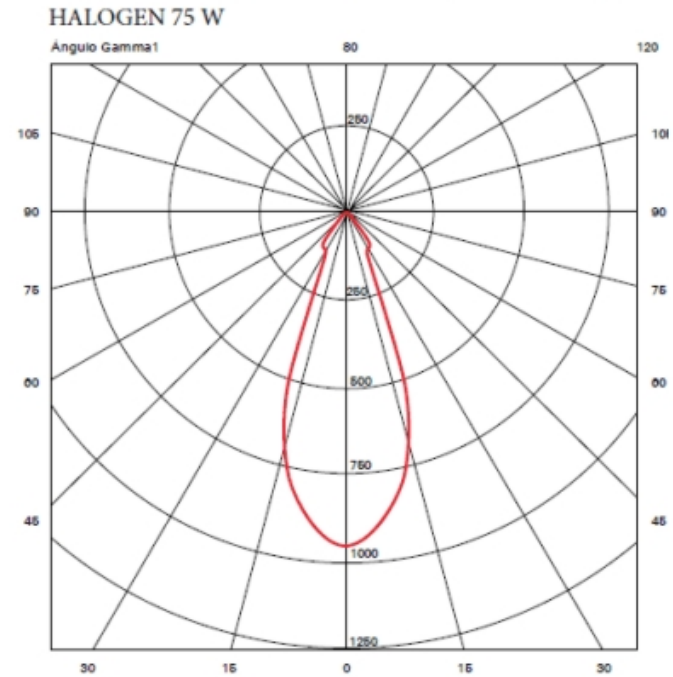

DAU SINGLE SURFACE

D92014-

PROJECT	
TYPE	
SPECIFIER	
QUANTITY	
DATE	

D