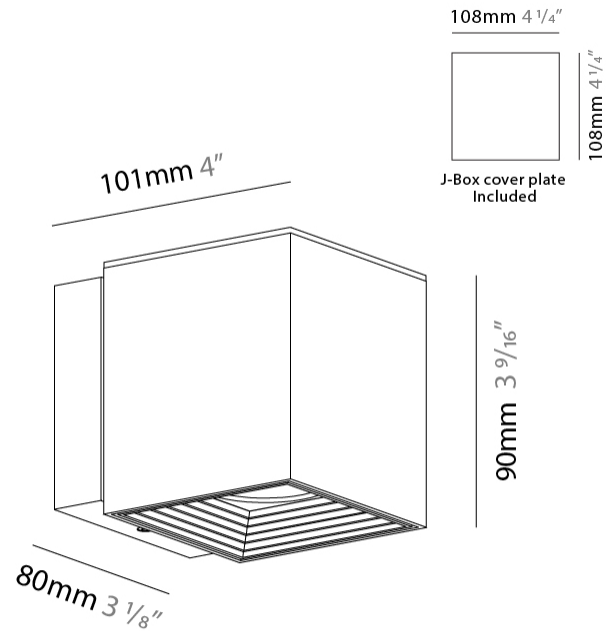

PROJECT
TYPE
SPECIFIER
QUANTITY
DATE

DAU SINGLE SURFACE

D93189R9-

base number Finish
Options

1. To build a product code in our configurator select the specify button on the base model # product page
2. To build a manual product code on this datasheet choose from the options listed below in blue font and add the suffix to the base model #

GENERAL

Series: Dau
Subseries: Dau Single
Brand: Milan
Division: Design
Mounting Type: Surface
Mounting Location: Wall
Subcategory: Downlight

PHYSICAL

Shape: Cube
Length (mm): 80
Length (in): 3 1/8
Height (mm): 90
Depth (mm): 101
Height (in): 3 9/16
Depth (in): 4
Extension (mm): 114
Extension (in): 4 1/2
Light Distribution: Direct
Fixture Finish: [BAL / MWL / BSL](#)
Fixture Material: Extruded Aluminum

ELECTRICAL

Lamp Type: LED
Input Wattage (W): 10
Total Output Wattage (W): 9.3
Dimming: Tri-Mode (Non-Dimming and Phase Dimming (120Vac only) and 0-10V Dimming)
Driver Included: Yes
Driver Location: Integrated
Driver Type: Constant Current - 120Vac
Driver Class: Class 2
Input Voltage (V): 120 - 277
Constant Current (MA): 350
Upon Request: Not included - see components) Remote: 0-10Vdc dimming / Phase dimming @120Vac only / 277Vac

LED

Number of LEDs: 1
Color Temperature (°K): 3000
Max. Delivered Lumen (lm): 956
CRI: >90 CRI
Lamp Life (hrs): 50000

OPTICAL

RATINGS AND CERTIFICATIONS

Certified By: Certified for North American Standards
IP rating: IP44