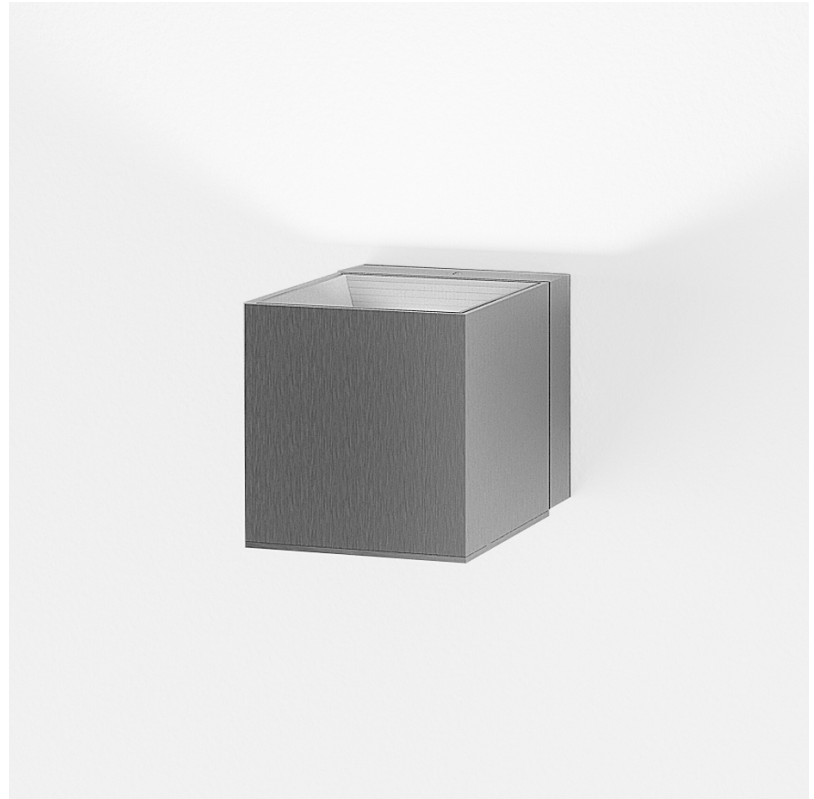

PROJECT
TYPE
SPECIFIER
QUANTITY
DATE

DAU SINGLE SURFACE

D93239-

base number   Finish
Options

1. To build a product code in our configurator select the specify button on the base model # product page
2. To build a manual product code on this datasheet choose from the options listed below in blue font and add the suffix to the base model #

GENERAL

Series: Dau
Subseries: Dau Single
Brand: Milan
Division: Design
Mounting Type: Surface
Mounting Location: Wall
Subcategory: Downlight

PHYSICAL

Shape: Cube
Length (mm): 80
Length (in): 3 1/8
Height (mm): 80
Depth (mm): 101
Height (in): 3 1/8
Depth (in): 4
Extension (mm): 101
Extension (in): 4
Light Distribution: Direct
Fixture Finish: BAL / MWL / BSL
Fixture Material: Extruded Aluminum

ELECTRICAL

Lamp Type: LED
Input Wattage (W): 7
Dimming: Electronic Low Voltage Dimming
Input Voltage (V): 120Vac Direct Line

LED

Number of LEDs: 1
Color Temperature (°K): 3000
Max. Delivered Lumen (lm): 665
CRI: >90 CRI
Lamp Life (hrs): 50000

OPTICAL

RATINGS AND CERTIFICATIONS

Certified By: Certified for North American Standards
IP rating: IP20