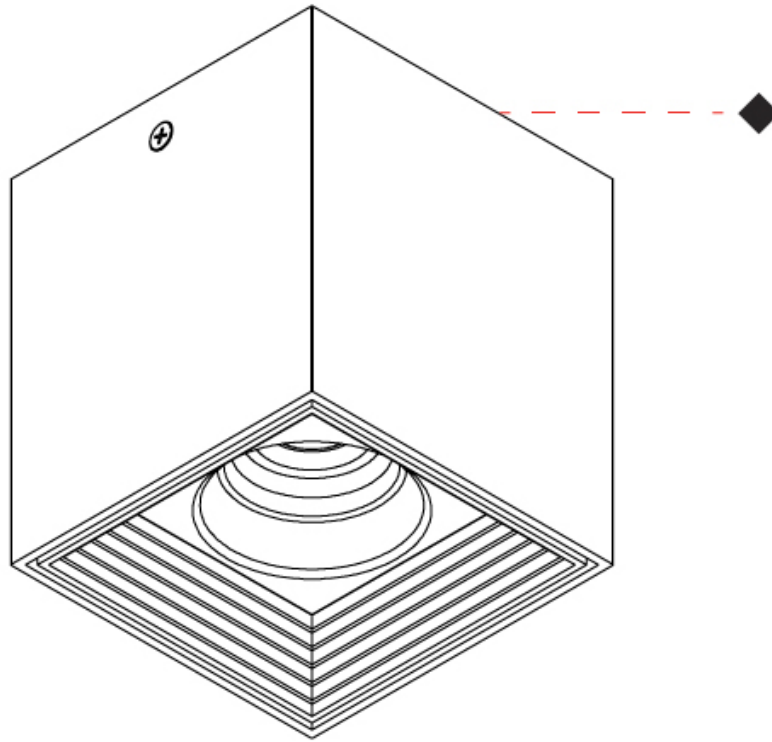

DAU SINGLE SURFACE

D92126R9-

PROJECT _____

TYPE _____

SPECIFIER _____

QUANTITY _____

DATE _____

D