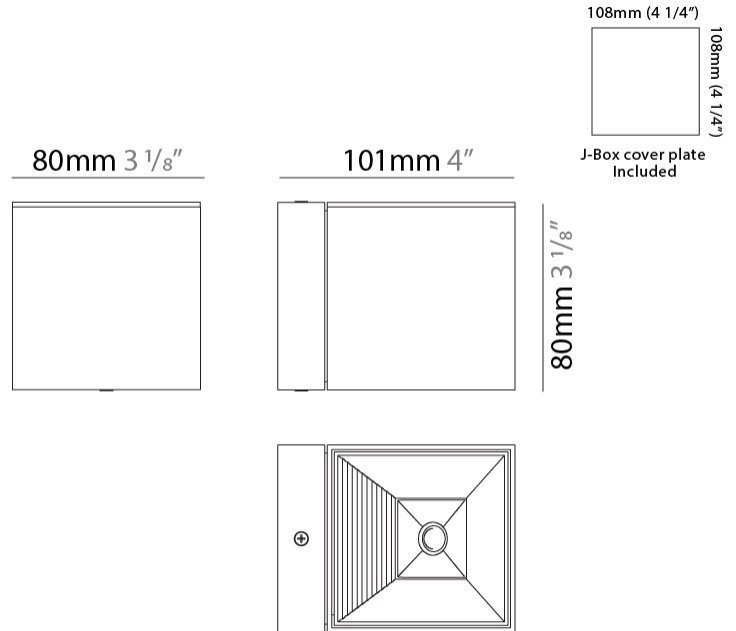

PROJECT
TYPE
SPECIFIER
QUANTITY
DATE

DAU SINGLE SURFACE

D93239-

base number   Finish
Options

1. To build a product code in our configurator select the specify button on the base model # product page
2. To build a manual product code on this datasheet choose from the options listed below in blue font and add the suffix to the base model #

GENERAL

Series: Dau
Subseries: Dau Single
Brand: Milan
Division: Design
Mounting Type: Surface
Mounting Location: Wall
Subcategory: Downlight

PHYSICAL

Shape: Cube
Length (mm): 80
Length (in): 3 1/8
Height (mm): 80
Depth (mm): 101
Height (in): 3 1/8
Depth (in): 4
Extension (mm): 101
Extension (in): 4
Light Distribution: Direct
Fixture Finish: BAL / MWL / BSL
Fixture Material: Extruded Aluminum

ELECTRICAL

Lamp Type: LED
Input Wattage (W): 7
Dimming: Electronic Low Voltage Dimming
Input Voltage (V): 120Vac Direct Line

LED

Number of LEDs: 1
Color Temperature (°K): 3000
Max. Delivered Lumen (lm): 665
CRI: >90 CRI
Lamp Life (hrs): 50000

OPTICAL

RATINGS AND CERTIFICATIONS

Certified By: Certified for North American Standards
IP rating: IP20